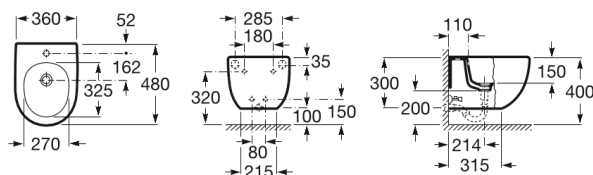

**MERIDIAN-N**

**Compact vitreous china wall-hung bidet**

**DIMENSIONS**

Length 360 mm  
 Width 480 mm  
 Height 300 mm

**COLOURS AND FINISHES**

00 White

**PRICE (VAT INCLUDED)**

**£806.96**

**TECHNICAL DRAWINGS**

**FEATURES**

- Cover: Cover not included
- Incompatible with cover
- Installation type: Wall-hung
- Shape: Round
- Taphole configuration: 1 taphole

Compact bidet

COMPATIBLE WITH

Concealed structure for  
WC and bidet